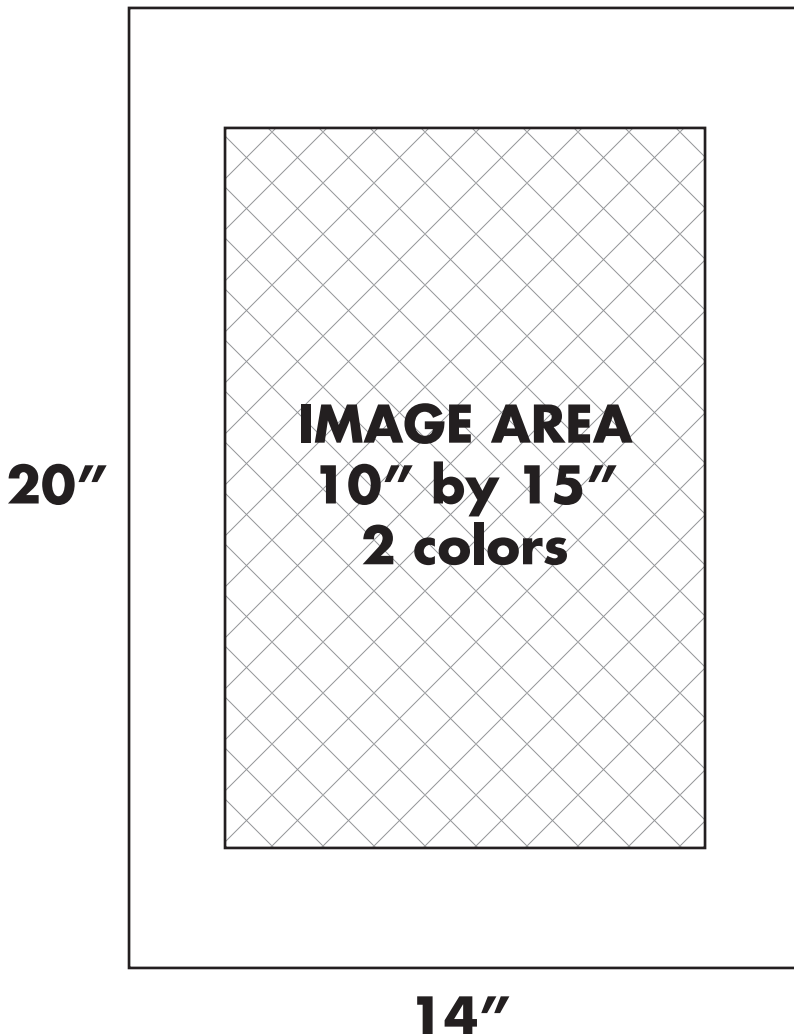

FOILS + DIES

Haiti Poster Project

Sheet Size: 14" by 20"
Image Area: 10" by 15"
2 colors
**Paper: Mohawk Renewal
Vellum 18 pt**
Foils + Dies will donate labor
100 posters: \$650

(a savings of over \$700)

*artwork larger than 10 by 15 or
more than 2 colors will be quoted
on an individual basis

GENERAL LETTERPRESS GUIDELINES FOR DESIGNERS:

Choosing colors: Use Pantone uncoated solid spot colors only – do not use process, RGB, CMYK, LAB, Indexed or screened colors.

While letterpress printing traditionally uses 1 or 2 spot colors; any increase in colors will increase in die costs.

If you would like to use metallic ink, please realize the metallic colors lose their luster when letterpressed.